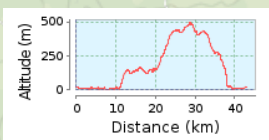

Arsia 2019

Krmički
Porat

42.91 km (round trip)

Total climb: 755 m, Total descent: 754 m

Altitude range 494 m (Altitude from: 0 m to 494 m)

© raul7 | © Mapbox | © OpenStreetMap contributors | iText 4.2.0 | ID: eibzlrredqijvbor