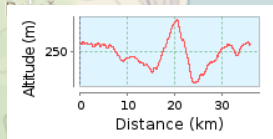

Bistrooka Lucija 2019

36.09 km (round trip)

Total climb: 792 m, Total descent: 797 m

Altitude range 385 m (Altitude from: 58 m to 443 m)